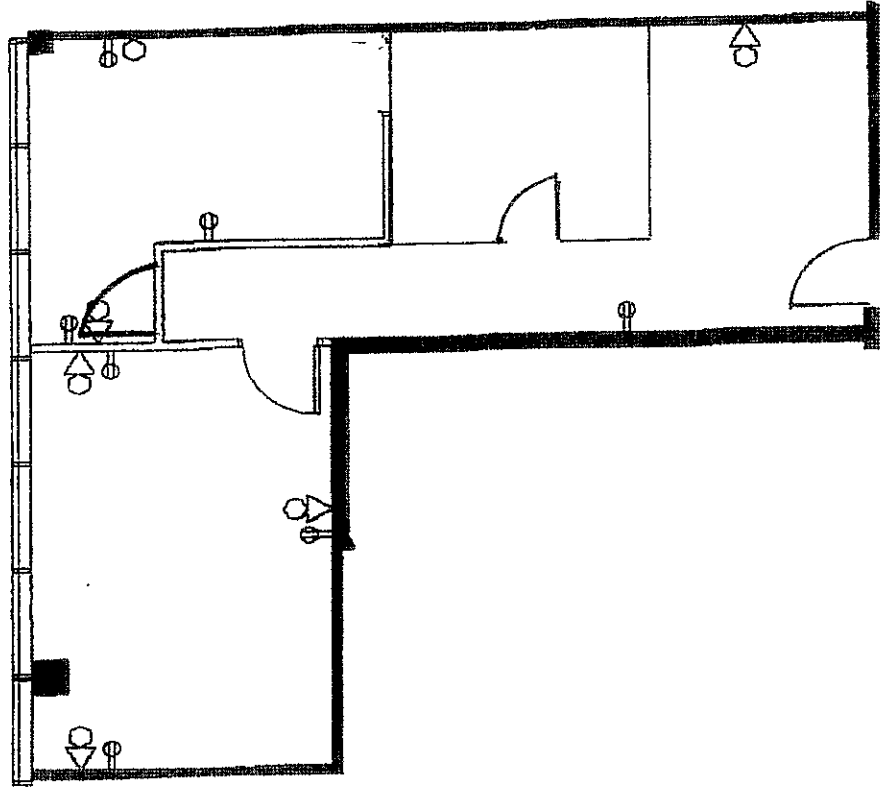

AV ABLE SPACE
BUILT
5600 VANGUARD CENTRE
SUITE 310
/ 804 RSF

KEY PLAN

SMITH DESIGN ASSOCIATES