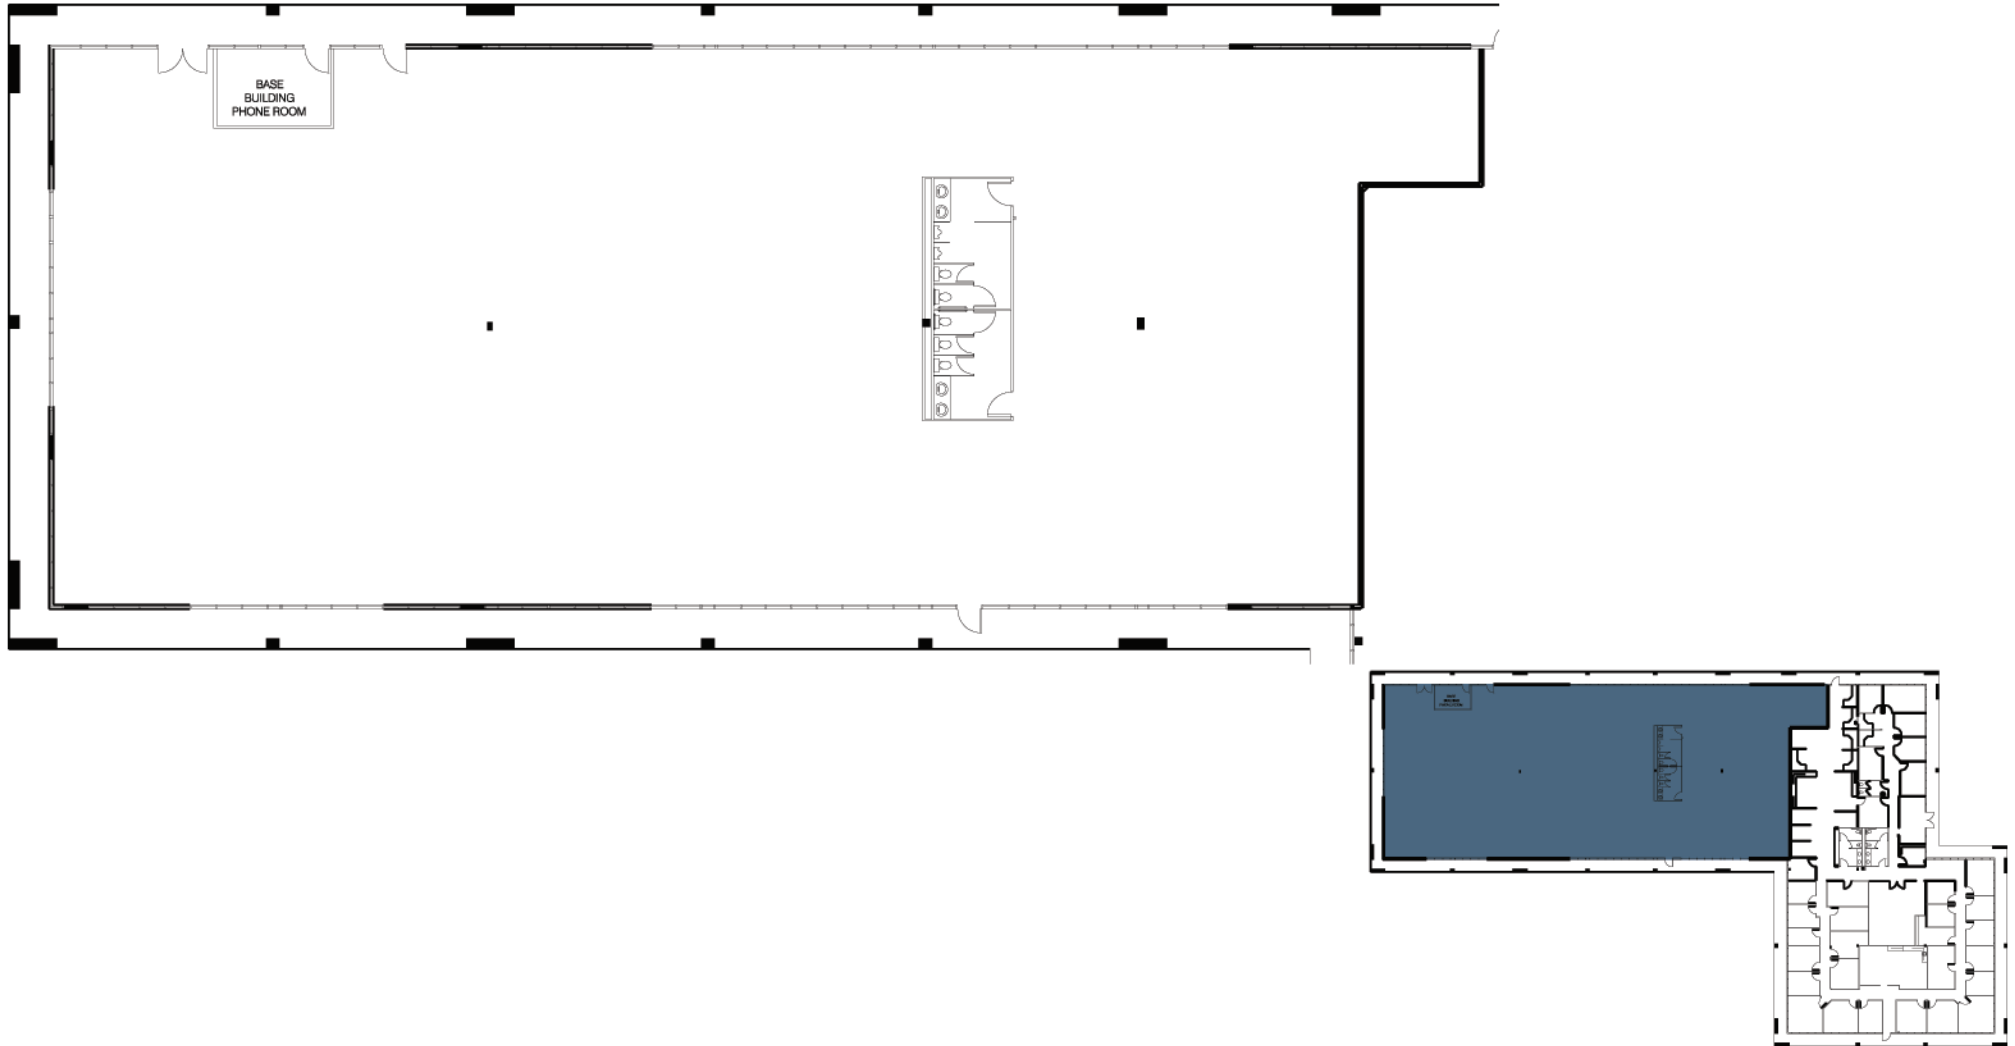

SPACE AVAILABLE 11,510 Square Feet

SPECTRUM
PROPERTIES

Eric Forshee or Ted Lee
eforshee@spectrum-properties.com
tedlee@spectrum-properties.com
704.527.7777
vanguardcenter-charlotte.com

5301 VANGUARD CENTER