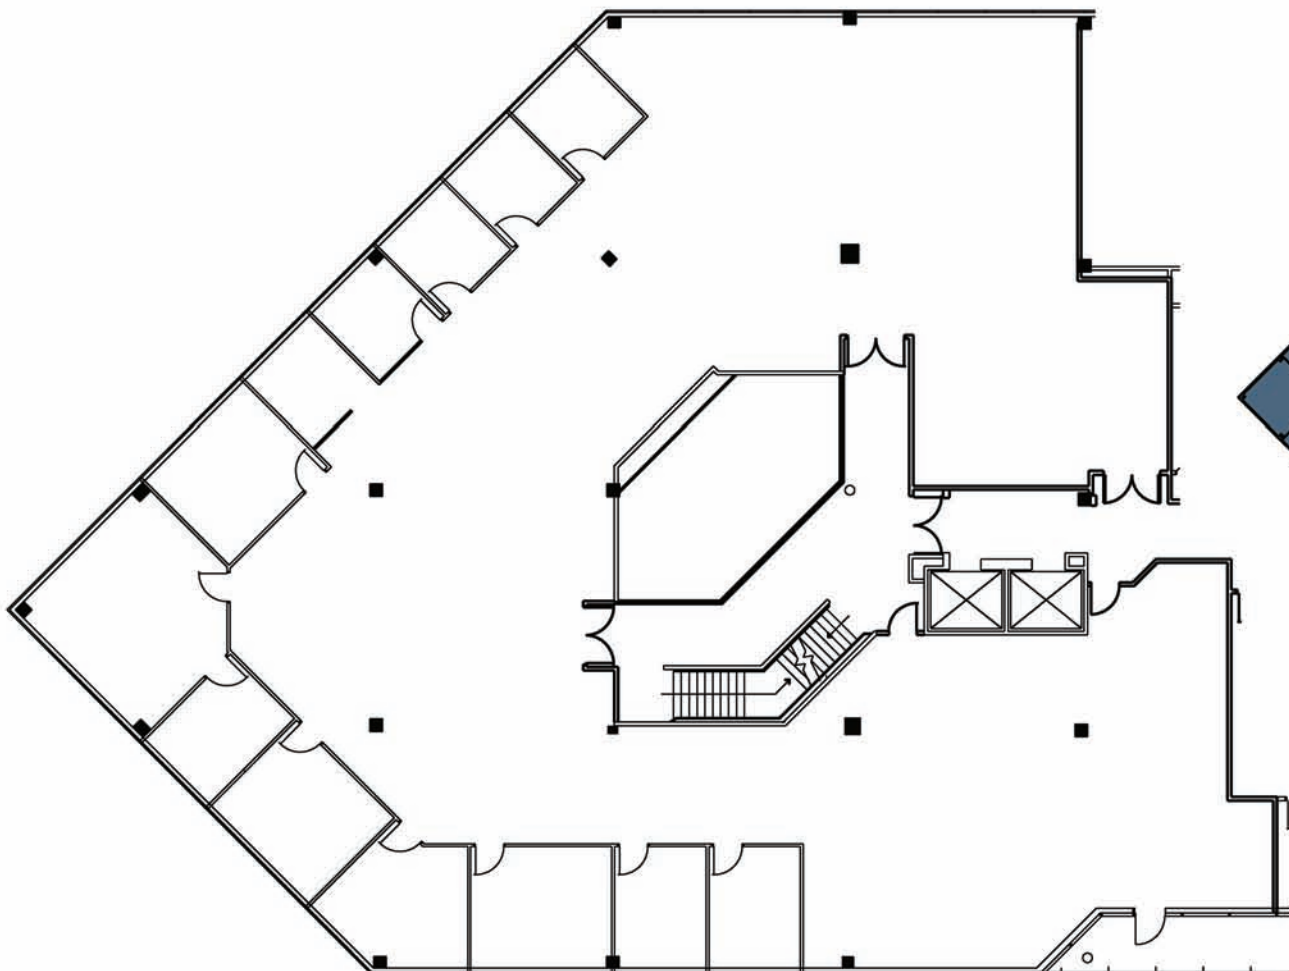

SPECTRUM  
PROPERTIES

SPACE AVAILABLE  
9,760 Square Feet  
3rd Floor

Eric Forshee or Ted Lee  
eforshee@spectrum-properties.com  
tedlee@spectrum-properties.com  
704.527.7777  
vanguardcenter-charlotte.com