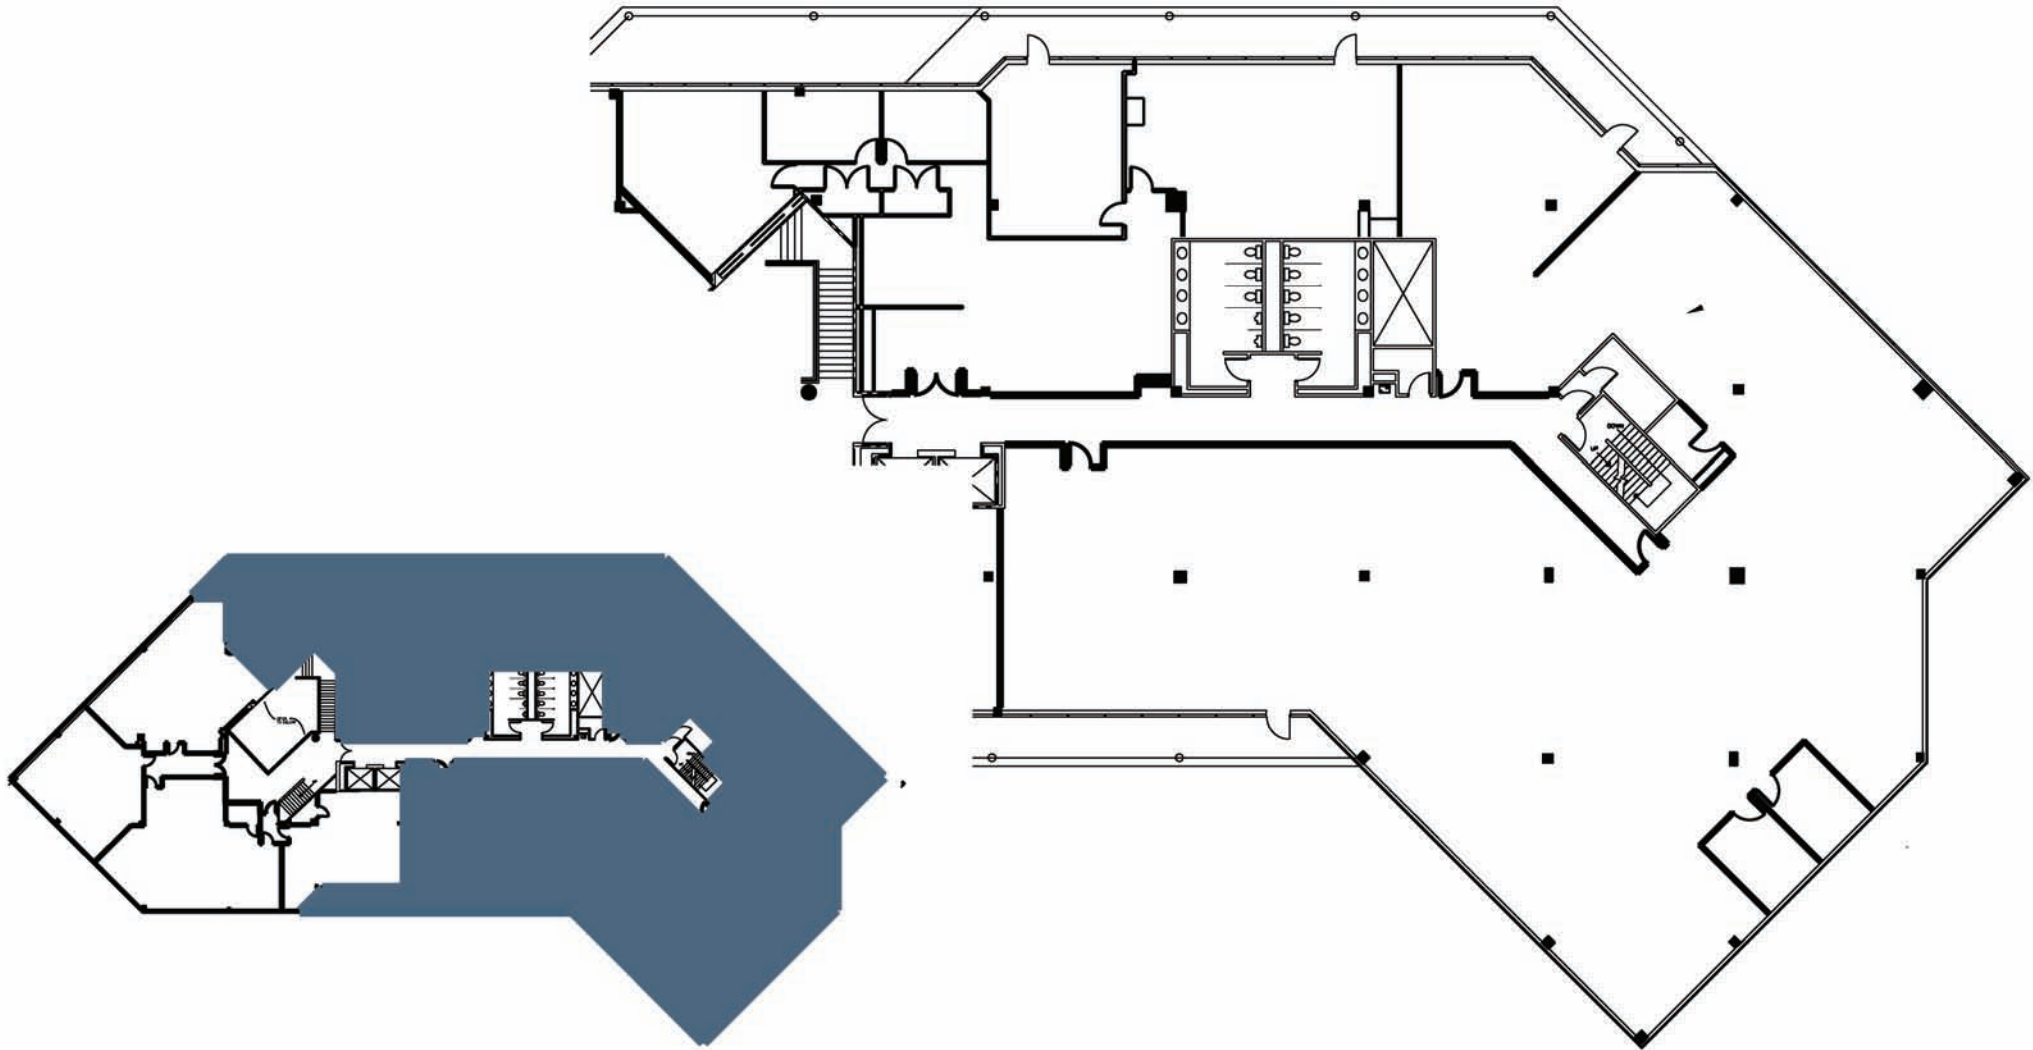

SPACE AVAILABLE
14,057 Square Feet
2nd Floor

Eric Forshee or Ted Lee
eforshee@spectrum-properties.com
tedlee@spectrum-properties.com
704.527.7777
vanguardcenter-charlotte.com

5250 VANGUARD CENTER