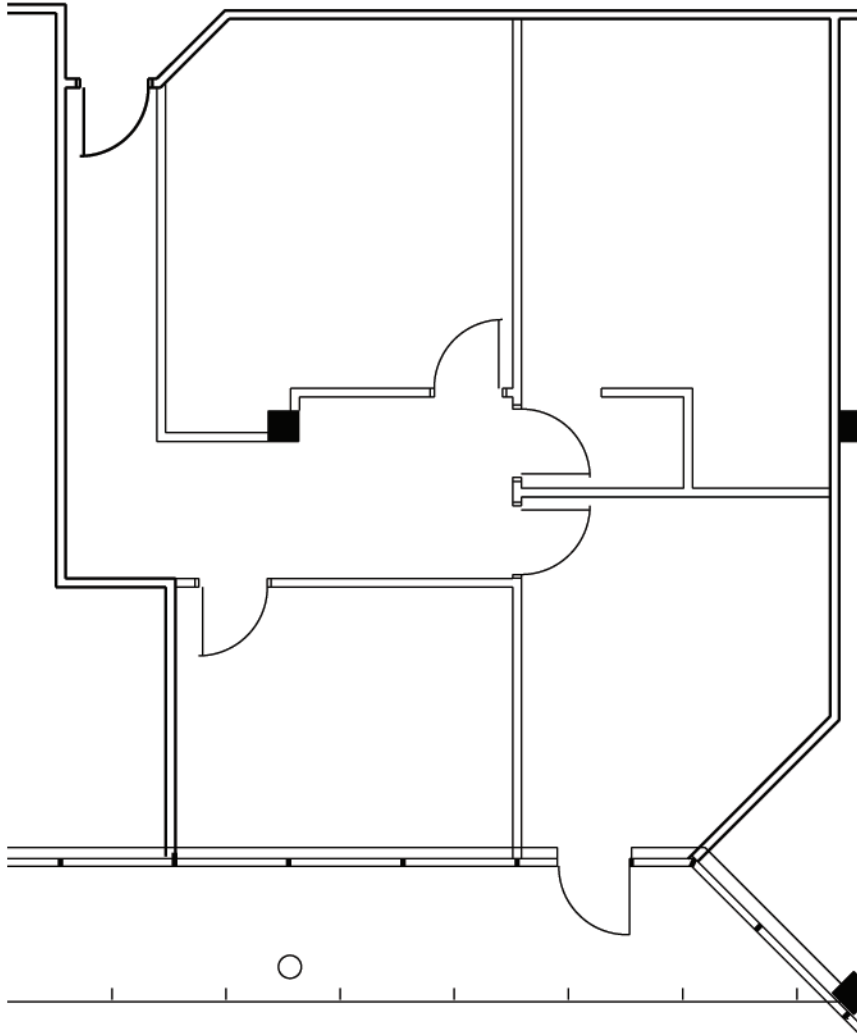

SPACE AVAILABLE
1,385 Square Feet
3rd Floor

Eric Forshee or Ted Lee
eforshee@spectrum-properties.com
tedlee@spectrum-properties.com
704.527.7777
vanguardcenter-charlotte.com

5250 VANGUARD CENTER