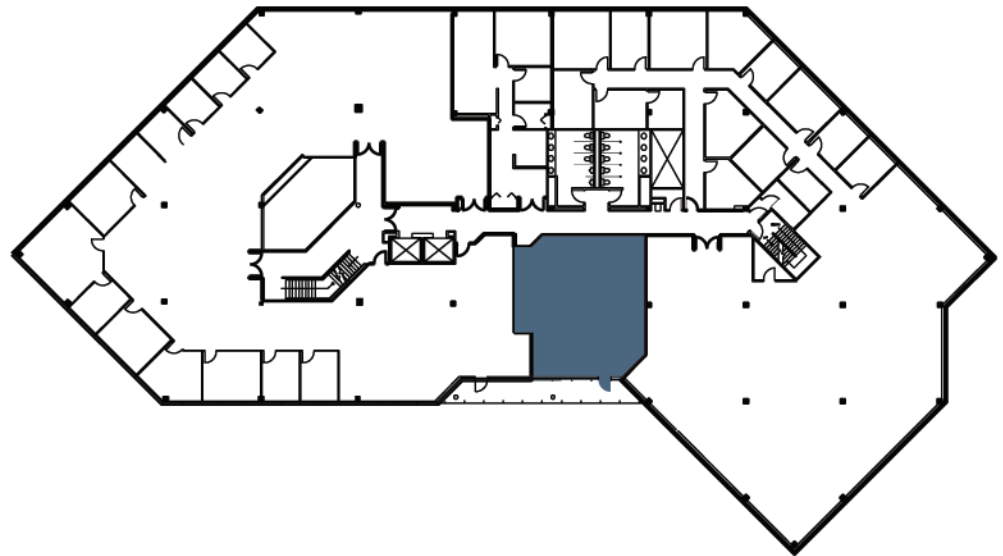

SPACE AVAILABLE
1,385 Square Feet
3rd Floor

Eric Forshee or Ted Lee
eforshee@spectrum-properties.com
tedlee@spectrum-properties.com
704.527.7777
vanguardcenter-charlotte.com

5250 VANGUARD CENTER