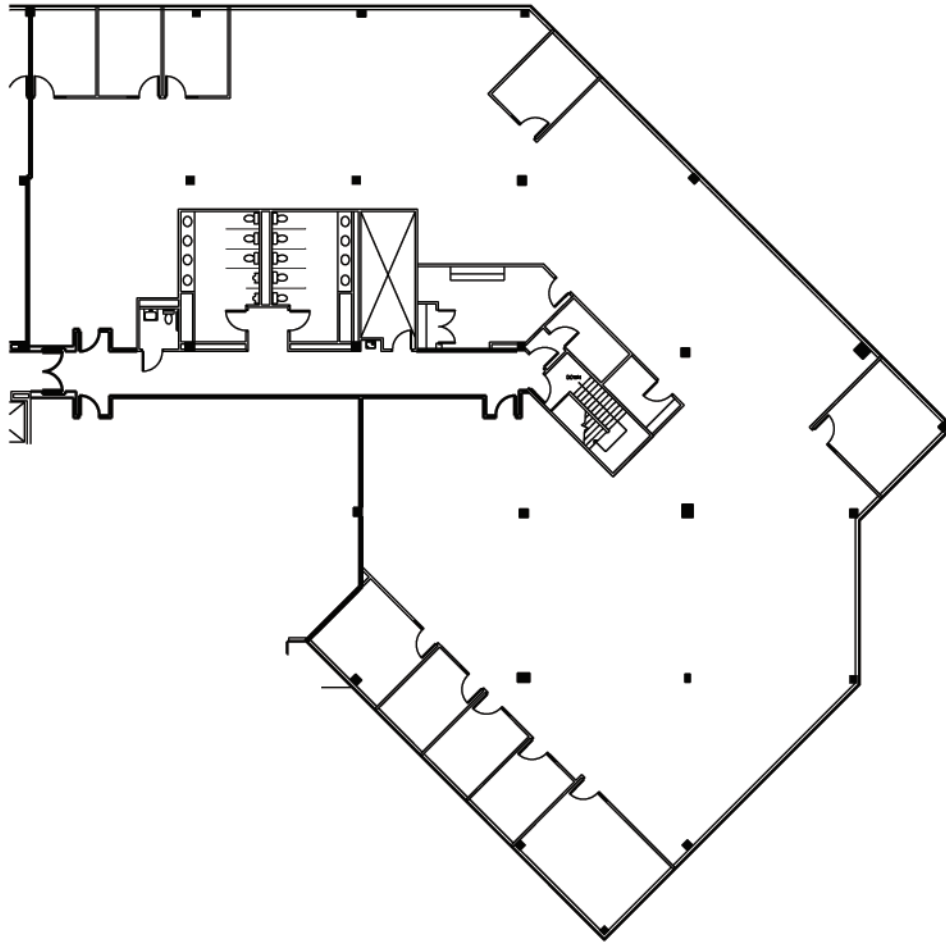

SPECTRUM
PROPERTIES

SPACE AVAILABLE
10,968 Square Feet
4th Floor

Eric Forshee or Ted Lee
eforshee@spectrum-properties.com
tedlee@spectrum-properties.com
704.527.7777
vanguardcenter-charlotte.com

5250 VANGUARD CENTER