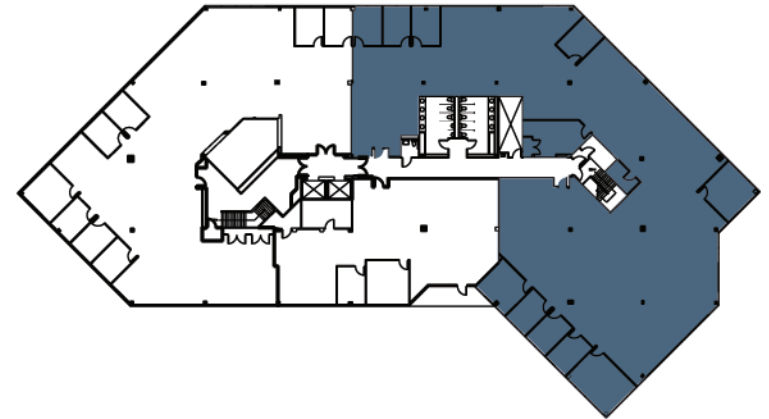

SPECTRUM
PROPERTIES

SPACE AVAILABLE
10,968 Square Feet
4th Floor

Eric Forshee or Ted Lee
eforshee@spectrum-properties.com
tedlee@spectrum-properties.com
704.527.7777
vanguardcenter-charlotte.com

5250 VANGUARD CENTER