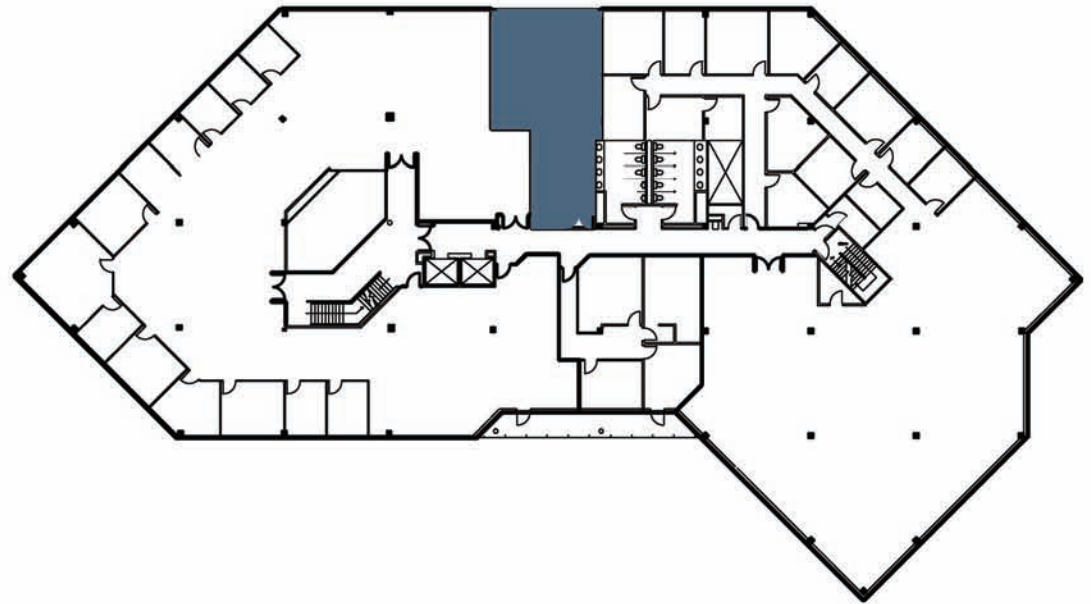

SPACE AVAILABLE 1,077 Square Feet 3rd Floor

SPECTRUM
PROPERTIES

Eric Forshee or Ted Lee
eforshee@spectrum-properties.com
tedlee@spectrum-properties.com
704.527.7777
vanguardcenter-charlotte.com

5250 VANGUARD CENTER