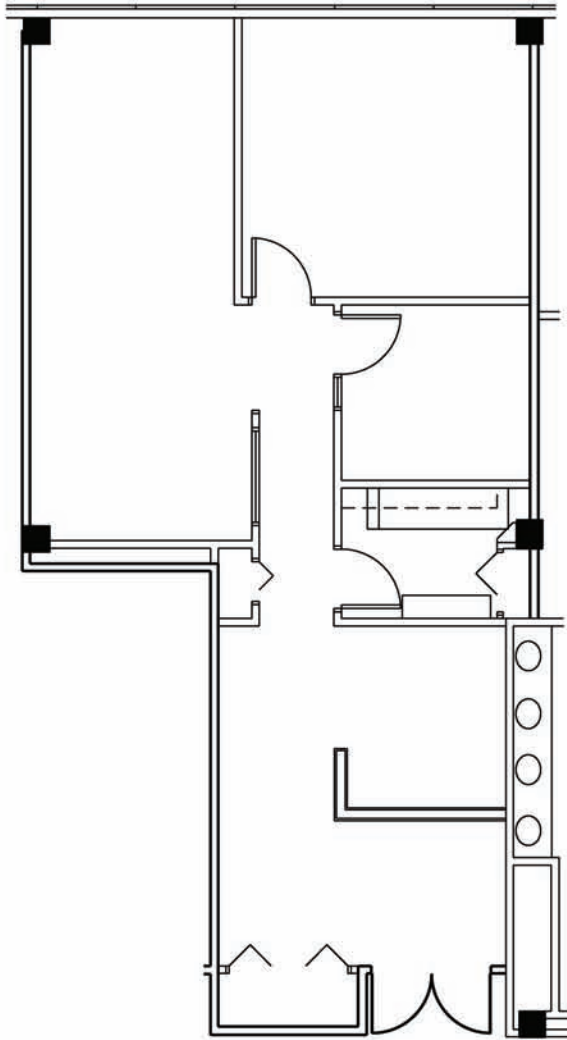

SPACE AVAILABLE 1,077 Square Feet 3rd Floor

SPECTRUM
PROPERTIES

Eric Forshee or Ted Lee
eforshee@spectrum-properties.com
tedlee@spectrum-properties.com
704.527.7777
vanguardcenter-charlotte.com

5250 VANGUARD CENTER